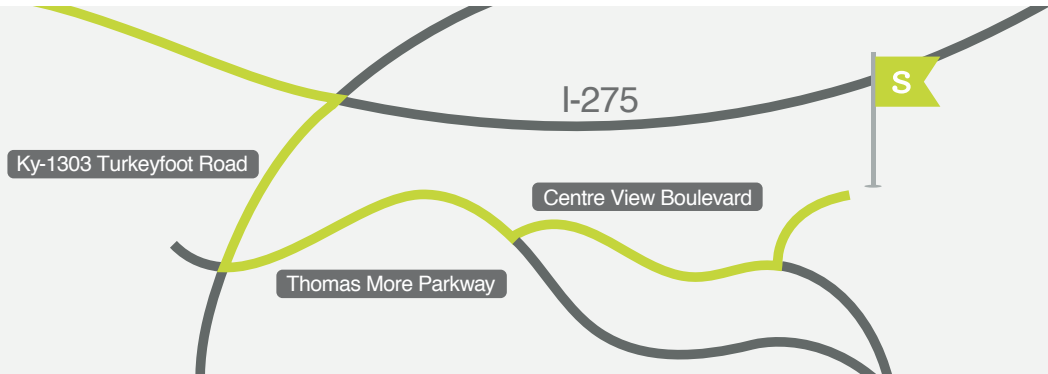

## Driving Directions

### From Cincinnati Intl Airport (CVG)

Take Interstate 275 East  
Take Exit 82 for KY-1303/Turkeyfoot Road  
Turn Right onto KY-1303 S/Turkeyfoot Road  
Turn Left at 2nd light onto Thomas More Parkway  
Turn Left at 1st light onto Centre View Boulevard  
Take Centre View Boulevard until it ends at the  
Columbia Sussex building  
Check in at reception in the lobby. Seed Strategy is  
located on the sixth floor